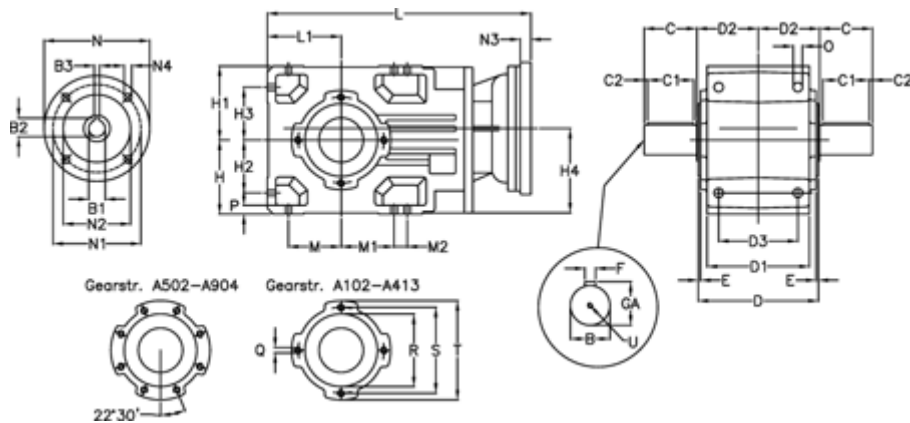

Article number: 29600204322220

Description: Bevel helical gearbox
A202UD-43,2-P63B5

Measures

B = 30	D1 = 110	H1 = 80	M2 = 0	Q = M8x15
B1 = 11	D2 = 73	H2 = 60.0	N = 140	R = 95
B2 = 12.8	D3 = 90	H3 = 60.0	N1 = 115	S = 115
B3 = 4	Description = A202UD-xx-P63 B5	H4 = 93.0	N2 = 95	T = 140
C = 60	E = 3.0	L = 306.0	N3 = 0	U = M10x22
C1 = 50	F = 10	L1 = 80	N4 = M8x19	
C2 = 5.0	GA = 33.0	M = 60.0	O = 9.5	
D = 136	H = 80	M1 = 60.0	P = 9	